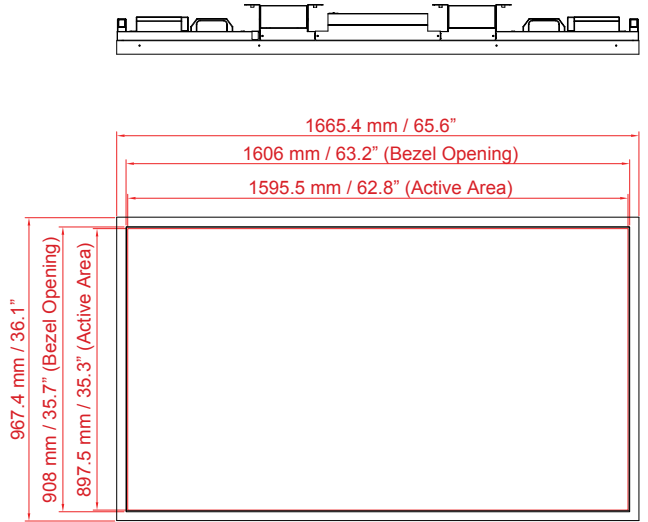

PANEL	
LCD Panel Type	72.07 inches color IPS LCD
Native Resolution	1920 x 1080
Backlight	Direct LED
Brightness	5000 nit
Default Color Temperature	D65 (6500 K)
Contrast Ratio	3,000:1 (static) 1,000,000:1 (dyn)
Response Time	12 ms (typ)
Viewing Angle	178° / 178°
Light Life Time	50,000 hrs (typ.)
Blackening Defect Free	Up to 110°C (230°F)
Panel Surface	AR, 3H
POWER	
Power Supply	Internal
Rated Voltage	200 V ~ 240 V, 50 Hz / 60 Hz
Power On Mode	1200 W (typ), 2050 W (max)
Power Saving Mode	< 1 W
AC Out	< 100 W
MECHANICAL SPECS	
Bezel Width (T/B/L/R)	30 / 30 / 30 / 30 mm
Cabinet Color	Black
Monitor Dimension (LxHxD, w/o stand)	1665.4 x 967.4 x 158.4 mm
Monitor Weight (set/package)	85 kg / 95 kg
VESA Mounting (dimension)	400 x 400 mm, 800 x 400 mm
Orientation	Portrait / Landscape
USER INTERFACE	
Image Setting	Yes
Source/Volume Control	Optional with A-D Converter Box
Language	English
Daisy Chain	DVI, RS-232
Sharpness Enhancement	Yes
Proof of Image Retention	Yes
Dimming Control (DCR)	Yes
Picture in Picture (PIP)	Optional with A-D Converter Box
De-interlacing/Comb Filter	Optional with A-D Converter Box
Built-in Video Wall Support	Up to 6x6
ID Setting for Daisy Chain	Yes
On/Off Scheduling	Yes
Ambient Light Sensor	Yes
Total Turn-on time	Yes
Internal Temperature Sensor	Yes
Network Control	RS-232, RS-485 (RJ45)
OSD Menu Rotation	Yes
VIDEO INPUT	
DVI-D	1 (Supports HDCP)
HDMI	Optional with A-D Converter Box
VGA	Optional with A-D Converter Box
Component	Optional with A-D Converter Box
S-Video	Optional with A-D Converter Box
Composite	Optional with A-D Converter Box
ACCESSORIES	
Remote Control	Yes
Users Guide / Driver CD-ROM	Yes
Video Cable	DVI
Power Cable	Yes
ENVIRONMENT	
Operating Temperature	0° C ~ 40° C
Storage Temperature	-20° C ~ 60° C
Humidity	10% ~ 80% RH Non-condensing
CERTIFICATION	
CE / FCC / ROHS	

158.4 mm / 6.2"

All specifications subject to change without notice.

DynaScan Technology, Inc.
7 Chrysler, Irvine, CA 92618, USA
Tel: +1 949-421-0348, +1 866-508-4848
Email: info@dynascanusa.com