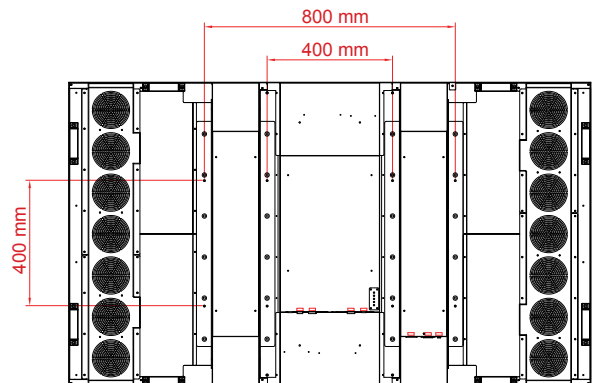

PANEL	
LCD Panel Type	72.07 inches color IPS LCD
Native Resolution	1920 x 1080
Backlight	Direct LED
Brightness	5000 nit
Default Color Temperature	D65 (6500 K)
Contrast Ratio	3,000:1 (static) 1,000,000:1 (dyn)
Response Time	12 ms (typ)
Viewing Angle	178° / 178°
Light Life Time	50,000 hrs (typ.)
Blackening Defect Free	Up to 110°C (230°F)
Panel Surface	AR, 3H
POWER	
Power Supply	Internal
Rated Voltage	200 V ~ 240 V, 50 Hz / 60 Hz
Power On Mode	1200 W (typ), 2050 W (max)
Power Saving Mode	< 1 W
AC Out	< 100 W
MECHANICAL SPECS	
Bezel Width (T/B/L/R)	30 / 30 / 30 / 30 mm
Cabinet Color	Black
Monitor Dimension (LxHxD, w/o stand)	1665.4 x 967.4 x 158.4 mm
Monitor Weight (set/package)	85 kg / 95 kg
VESA Mounting (dimension)	400 x 400 mm, 800 x 400 mm
Orientation	Portrait / Landscape
USER INTERFACE	
Image Setting	Yes
Source/Volume Control	Optional with A-D Converter Box
Language	English
Daisy Chain	DVI, RS-232
Sharpness Enhancement	Yes
Proof of Image Retention	Yes
Dimming Control (DCR)	Yes
Picture in Picture (PIP)	Optional with A-D Converter Box
De-interlacing/Comb Filter	Optional with A-D Converter Box
Built-in Video Wall Support	Up to 6x6
ID Setting for Daisy Chain	Yes
On/Off Scheduling	Yes
Ambient Light Sensor	Yes
Total Turn-on time	Yes
Internal Temperature Sensor	Yes
Network Control	RS-232, RS-485 (RJ45)
OSD Menu Rotation	Yes
VIDEO INPUT	
DVI-D	1 (Supports HDCP)
HDMI	Optional with A-D Converter Box
VGA	Optional with A-D Converter Box
Component	Optional with A-D Converter Box
S-Video	Optional with A-D Converter Box
Composite	Optional with A-D Converter Box
ACCESSORIES	
Remote Control	Yes
Users Guide / Driver CD-ROM	Yes
Video Cable	DVI
Power Cable	Yes
ENVIRONMENT	
Operating Temperature	0° C ~ 40° C
Storage Temperature	-20° C ~ 60° C
Humidity	10% ~ 80% RH Non-condensing
CERTIFICATION	
CE / FCC / ROHS	

158.4 mm / 6.2"

All specifications subject to change without notice.

DynaScan Technology, Inc.
7 Chrysler, Irvine, CA 92618, USA
Tel: +1 949-421-0348, +1 866-508-4848
Email: info@dynascanusa.com