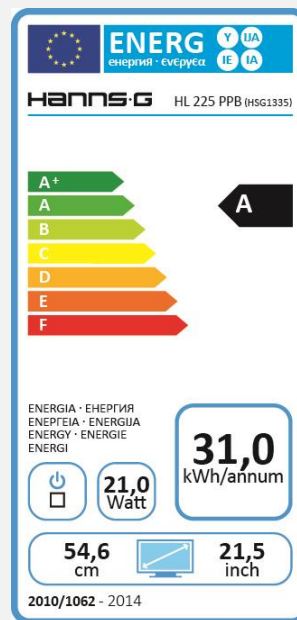

## HL 225 PPB (REW)

21.5" / 54,61cm Diagonal  
LED Backlight – Format 16:9

- 21,5" 16:9 LED Backlight Monitor
- 1920 x 1080 WUXGA Resolution
- Full HD 1080P
- 5ms Fast Response Time
- Input: Display Port+VGA
- Built-In Stereo Speakers
- Tilt and Wall-Mountable (VESA)
- Low Power Consumption
- Multi-Video Modes
- ECO Friendly

### ERGONOMIC FEATURES

Eco  
Friendly

Tilt

Low  
Power  
Cons.

Video  
Modes

Display Size	54,61 cm / 21.5" Diagonal
Panel Type	TFT – LED Backlight
Aspect Ratio	16:9
Resolution (H x V)	1920 x 1080 Full HD
Brightness	250cd/m <sup>2</sup>
Contrast (Typ.)	1.000:1 (Typical)
Contrast (Active)	80.000.000:1 (Active)
Viewing Angle L/R; U/D	170° H / 160° V (CR >10)
Response Time	5 msec (typ)
Pixel Pitch	0,248 (H) x 0,248 (V) mm
Panel Surface	Anti-Glare
Display Colors	16.7M Colors
Horizontal Frequency	30 ~ 83 kHz
Vertical Frequency	56 ~ 75 Hz
Max Display Frequency	1920 x 1080 @ 60Hz
Input 1	D-Sub (VGA)
Input 2	Display Port
Input 3	-
Speakers	1.5W x 2
Power Consumption	On: 21W; Stand-by: 0,36W; Off: 0,26W
AC Power Range	AC 100 ~ 240 Volt; 50 ~ 65 Hz
Product Dimensions	511 x 184 x 375 mm (W x D x H)
Packing Dimensions	563 x 101 x 428 mm (W x D x H)
Net / Gross Weight	3.4 Kgs / 4.5 Kgs (±0.3KG)
Bezel & Color Plan	Front Bezel, Rear Cover, Arm & Base : Texture

VESA Mounting	100 x 100 mm
Monitor Stand	Regular Stand
Tilt / Kensington Lock	-5° ~ +20° / Yes
Pivot / Swivel	No / No
Controls	Menu, +, -, Auto, Power
Color	Warm, Nature, Cool, User Mode
Preset Mode	PC, Movie, Game Modes
On Screen Display	11 OSD Languages
Carton Box	Brown Box
Accessory	Power Cable (1,5m); VGA Cable (1,5m); Warranty Card; Quick Start Guide

Supplier's Name	HANNSpree
Model Name	HL225PPB
Energy Efficiency Class	A
Screen Size (Centimetres)	54,61
Screen Size (Inches)	21,50
On mode power Consumption (W)	21
Annual Energy Consumption* (kWh)	31
Standby-mode Power Consumption (W)	0,36
Off-mode Power Consumption (W)	0,26
Screen Resolution	1920 x 1080